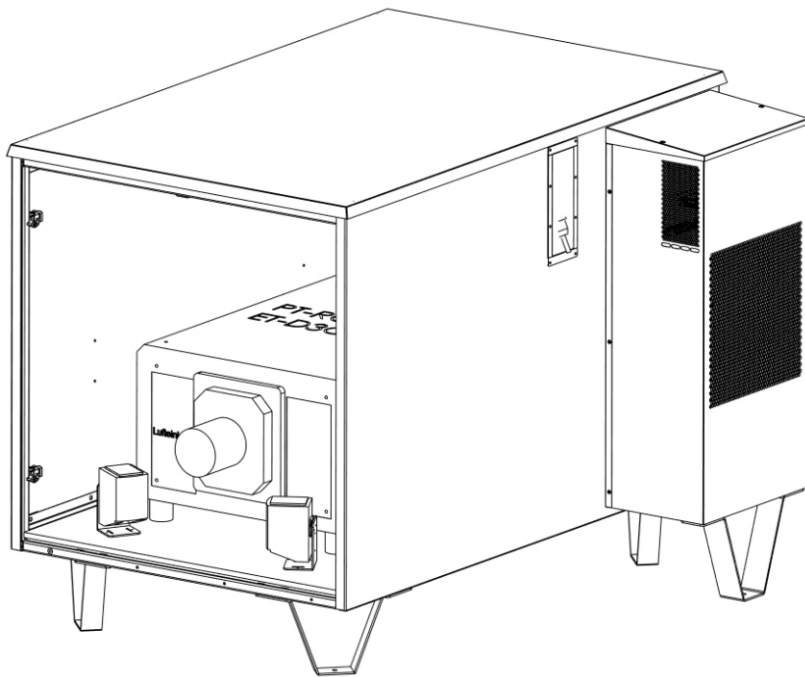

Weatherproof Housing

Model COOL-Protect L

Specification

Product	VICOM COOL-Protect
Model	Model L
Size WHD	1531x1195x1833 mm
Power consumption	3300 W
Weight	179 kg
Outdoor temperature during operation	40°C till -30°C
Optional extended temperature range	55°C till -40°C
Noise level	69 db(A)
Protection class	IP56
Refrigerant	R134

Options

- Wiper with trigger
- Wiper with rain sensor
- Liquid spray dispenser
- 3-phase current connector
- Slider for projector
- Internal power distribution
- Monitoring of temperature and humidity
- Mechanical shutter system to protect lens against the sun