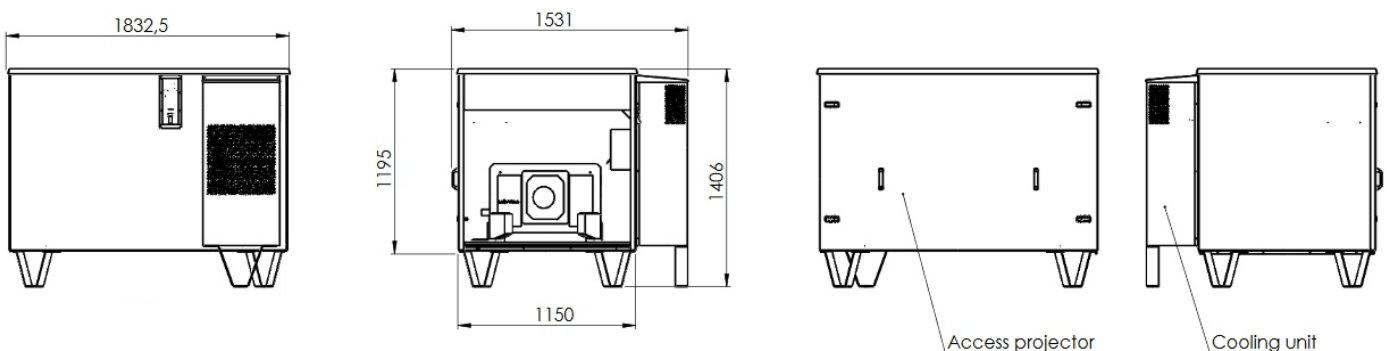

Weatherproof Housing

Model COOL-Protect L

Specification

Product	VICOM COOL-Protect
Model	Model L
Size WHD	1531x1195x1833 mm
Power consumption	3300 W
Weight	179 kg
Outdoor temperature during operation	40°C till -30°C
Optional extended temperature range	55°C till -40°C
Noise level	69 db(A)
Protection class	IP56
Refrigerant	R134