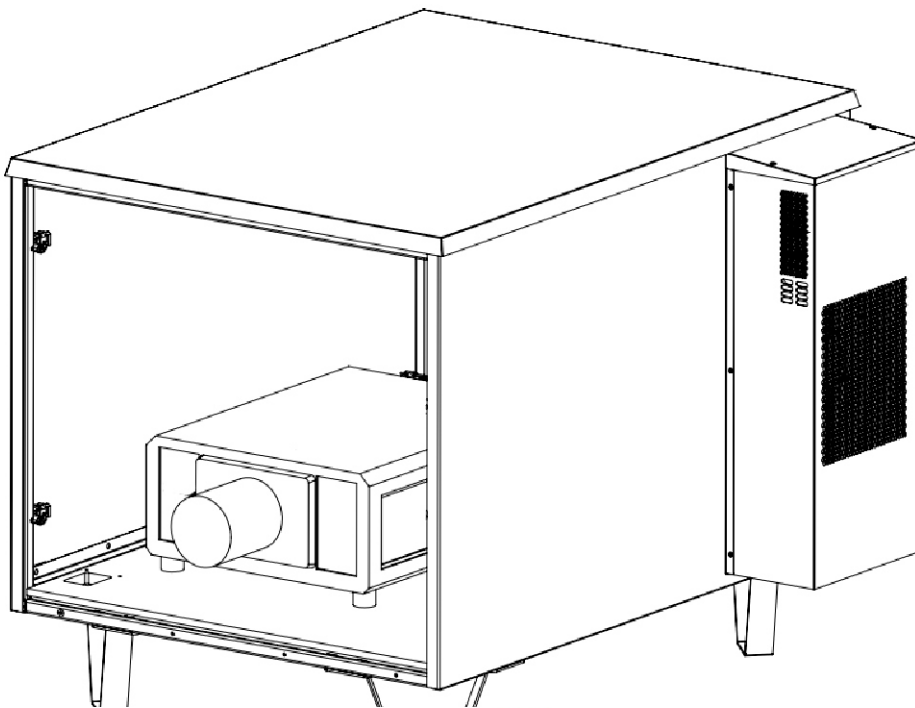

Weatherproof Housing

Model COOL-Protect **M**

Product	VICOM COOL-Protect
Model	Model M
Size WHD	1432x1256x1569 mm
Power consumption	2400 W
Weight	134 kg
Outdoor temperature during operation	40°C till -30°C
Optional extended temperature range	55°C till -40°C
Noise level	70 db(A)
Protection class	IP56
Refrigerant	R134

Options

- Wiper with trigger
- Wiper with rain sensor
- Liquid spray dispenser
- 3-phase current connector
- Slider for projector
- Internal power distribution
- Monitoring of temperature and humidity
- Mechanical shutter system to protect lens against the sun