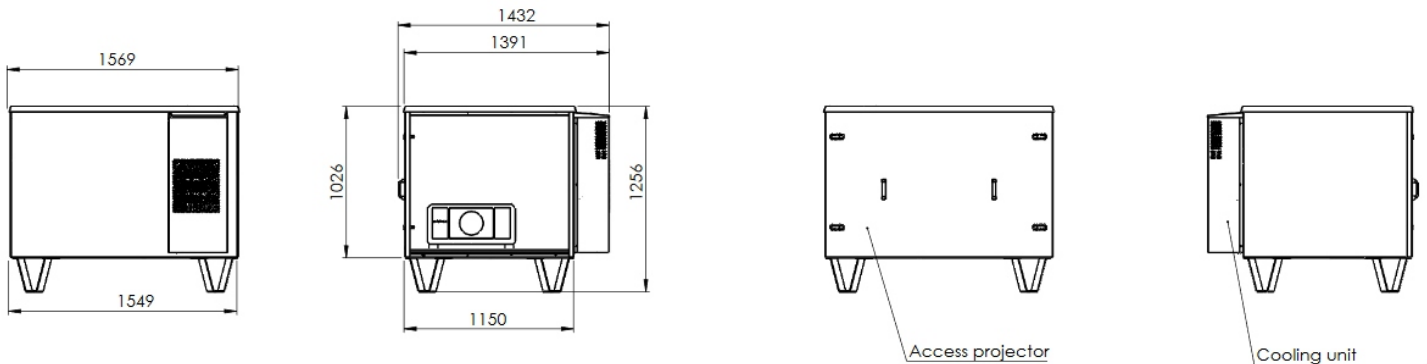

Weatherproof Housing

Model COOL-Protect **M**

Product	VICOM COOL-Protect
Model	Model M
Size WHD	1432x1256x1569 mm
Power consumption	2400 W
Weight	134 kg
Outdoor temperature during operation	40°C till -30°C
Optional extended temperature range	55°C till -40°C
Noise level	70 db(A)
Protection class	IP56
Refrigerant	R134